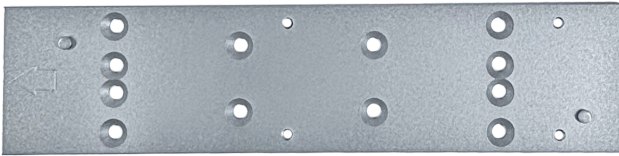

FINISHES

Silver

Matte
Black

Satin
Brass

Power Size	2	3	4	5
Max. door width (mm)	850	950	1100	1250
Max. door weight (kg)	40	60	80	100

SPECIFICATIONS:

- Power Adjustable size EN 2-5
- Adjustable closing & latching speed
- Adjustable backcheck
- Delayed action
- Thermo-constant valve
- Surface mount
- Track arm
- Single action door / non handed
- Cam Action operation
- Max. door opening 180 (Door mount) & 120 (Transom mount)
- Max. door width 1250mm
- Max. door weight 100kg

DIMENSIONS

All measurements are in mm

Taurus TC-CA25 Series Accessories

Hold Open Device TC-HOD-1

Cushion Limit Stay TC-CLS

Mounting Plate TC-MP25

Slide Arm Mounting Bracket TC-SAB

Ordering Information

Part Code	Description	Finish
TC-CA25-B-S	TAURUS CAM ACTION CLOSER (PULL) EN 2-5 BC, DA	SILVER
TC-CA25-B-B	TAURUS CAM ACTION CLOSER (PULL) EN 2-5 BC, DA	MATTE BLACK
TC-CA25-B-SB	TAURUS CAM ACTION CLOSER (PULL) EN 2-5 BC, DA	SATIN BRASS
TC-CA25-G-S	TAURUS CAM ACTION CLOSER (PUSH) EN 2-5 BC, DA	SILVER
TC-CA25-G-B	TAURUS CAM ACTION CLOSER (PUSH) EN 2-5 BC, DA	MATTE BLACK
TC-CA25-G-SB	TAURUS CAM ACTION CLOSER (PUSH) EN 2-5 BC, DA	SATIN BRASS
TC-HOD-1	TAURUS DOLD OPEN DEVICE SUIT CA25 SERIES CLOSER	N/A
TC-CLS	TAURUS CUSHION LIMIT STAY SUIT CA25 SERIES CLOSER	N/A
TC-MP25-S	TAURUS MOUNTING PLATE SUIT CA25 SERIES CLOSER	SILVER
TC-SAB	TAURUS SLIDE ARM MOUNTING BRACKET SUIT CA25 SERIES CLOSER	SILVER