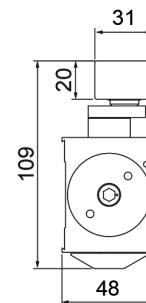

FINISHES

Silver

Matte
Black

Satin
Brass

Power Size	2	3	4	5
Max. door width (mm)	850	950	1100	1250
Max. door weight (kg)	40	60	80	100

SPECIFICATIONS:

- Power Adjustable size EN 2-5
- Adjustable closing & latching speed
- Adjustable backcheck
- Delayed action
- Thermo-constant valve
- Surface mount
- Track arm
- Single action door / non handed
- Cam Action operation
- Max. door opening 180 (Door mount) & 120 (Transom mount)
- Max. door width 1250mm
- Max. door weight 100kg

DIMENSIONS

All measurements are in mm

Taurus TC-CA25 Series Accessories

Hold Open Device TC-HOD-1

Cushion Limit Stay TC-CLS

Mounting Plate TC-MP25

Slide Arm Mounting Bracket TC-SAB

Ordering Information