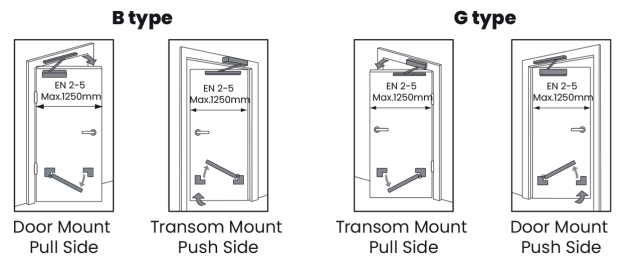

FINISHES

Silver

Matte
Black

Satin
Brass

Power Size	2	3	4	5
Max. door width (mm)	850	950	1100	1250
Max. door weight (kg)	40	60	80	100

SPECIFICATIONS:

- Power Adjustable size EN 2-5
- Adjustable closing & latching speed
- Adjustable backcheck
- Delayed action
- Thermo-constant valve
- Surface mount
- Track arm
- Single action door / non handed
- Cam Action operation
- Max. door opening 180 (Door mount) & 120 (Transom mount)
- Max. door width 1250mm
- Max. door weight 100kg

DIMENSIONS

All measurements are in mm

Taurus TC-CA25 Series Accessories

Hold Open Device TC-HOD-1

Cushion Limit Stay TC-CLS

Mounting Plate TC-MP25

Slide Arm Mounting Bracket TC-SAB

Ordering Information