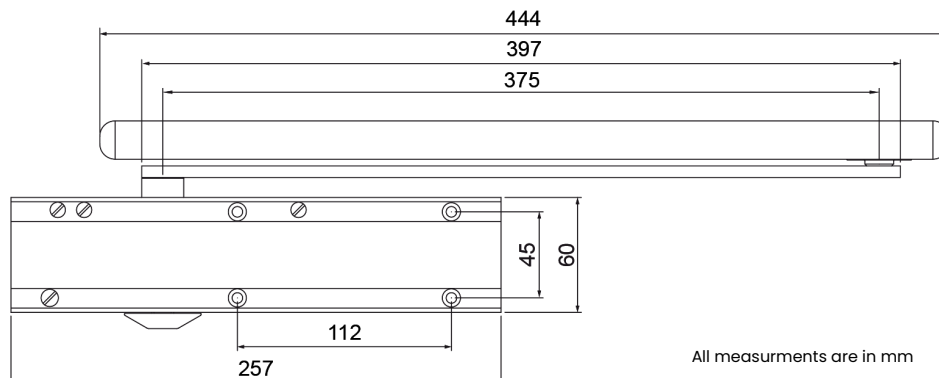

FINISHES

Silver

Matte
Black

Satin
Brass

Power Size	2	3	4	5
Max. door width (mm)	850	950	1100	1250
Max. door weight (kg)	40	60	80	100

SPECIFICATIONS:

- Power Adjustable size EN 2-5
- Adjustable closing & latching speed
- Adjustable backcheck
- Delayed action
- Thermo-constant valve
- Surface mount
- Track arm
- Single action door / non handed
- Cam Action operation
- Max. door opening 180 (Door mount) & 120 (Transom mount)
- Max. door width 1250mm
- Max. door weight 100kg

DIMENSIONS

All measurements are in mm

Taurus TC-CA25 Series Accessories

Hold Open Device TC-HOD-1

Cushion Limit Stay TC-CLS

Mounting Plate TC-MP25

Slide Arm Mounting Bracket TC-SAB

Ordering Information