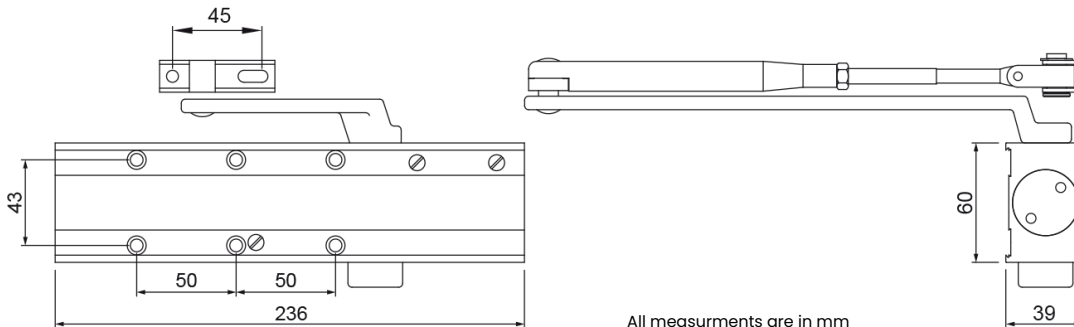

- Power Adjustable size EN 2-4
- Adjustable closing & latching speed
- Adjustable backcheck
- Thermo-constant valve
- Surface mount
- Standard arm
- Single action door / non handed
- Rack & Pinion operation
- Maximum door opening 180°
- Maximum door width 1100mm
- Maximum door weight 80kg

CERTIFICATIONS:

- Fire tested to AS 1530.4:2005 & AS 1530.4:2015
- Cycle tested to EN 1154:1996 (500,000 cycles)

Power Size	2	3	4
Max. door width (mm)	850	950	1100
Max. door weight (kg)	40	60	80

Application:

- Standard door mount on pull side
- Transom mount on push side
- Parallel bracket (Included)

DIMENSIONS

Taurus TC-6024 Series Accessories

Hold open arm TC-HOA24

Mounting Plate TC-MP24

Slide arm TC-SA24

Drop mounting plate TC-DP-S