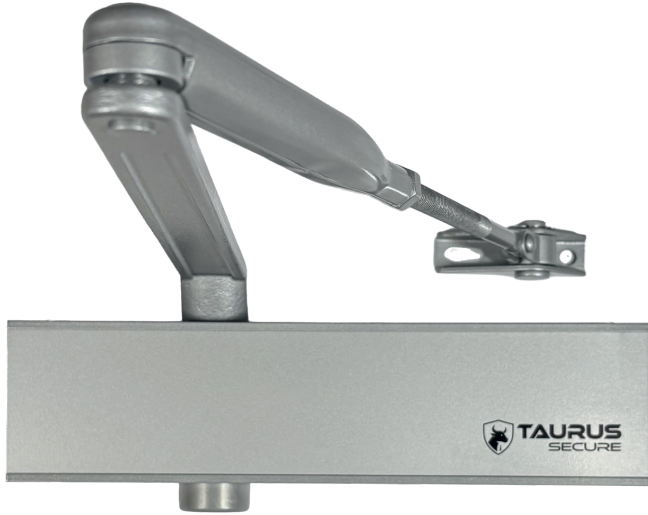

TAURUS
SECURE

TC-6024

RACK & PINION DOOR CLOSER

FINISHES

Silver

Matte
Black

Satin
Brass

SPECIFICATIONS:

- Power Adjustable size EN 2-4
- Adjustable closing & latching speed
- Adjustable backcheck
- Thermo-constant valve
- Surface mount
- Standard arm
- Single action door / non handed
- Rack & Pinion operation
- Maximum door opening 180°
- Maximum door width 1100mm
- Maximum door weight 80kg

CERTIFICATIONS:

- Fire tested to AS 1530.4:2005 & AS 1530.4:2015
- Cycle tested to EN 1154:1996 (500,000 cycles)

Power Size	2	3	4
Max. door width (mm)	850	950	1100
Max. door weight (kg)	40	60	80

Application:

- Standard door mount on pull side
- Transom mount on push side
- Parallel bracket (Included)

DIMENSIONS

Taurus TC-6024 Series Accessories

Hold open arm TC-HOA24

Mounting Plate TC-MP24

Slide arm TC-SA24

Drop mounting plate TC-DP-S