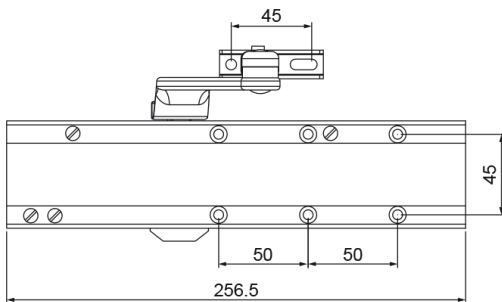

FINISHES

Silver

Matte
Black

Satin
Brass

SPECIFICATIONS

- Power Adjustable size EN 2-6
- Adjustable closing & latching speed
- Adjustable backcheck
- Delayed action
- Thermo-constant valve
- Surface mount
- Standard arm
- Single action door / non handed
- Rack & Pinion operation
- Maximum door opening 180°
- Maximum door width 1400mm
- Maximum door weight 120kg

CERTIFICATIONS

- Fire tested to AS 1530.4:2005 & AS 1530.4:2015
- Cycle tested to EN 1154:1996 (500,000 cycles)

Power Size	2	3	4	5	6
Max. door width (mm)	850	950	1100	1250	1400
Max. door weight (kg)	40	60	80	100	120

Application

- Standard door mount on pull side
- Transom mount on push side
- Parallel bracket (Included)

DIMENSIONS

All measurements are in mm

Taurus TC-6026 Series Accessories

Hold open arm TC-HOA26

Mounting Plate TC-MP26