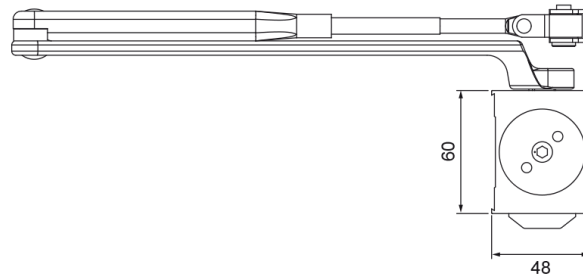

FINISHES

Silver

Matte
Black

Satin
Brass

SPECIFICATIONS

- Power Adjustable size EN 2-6
- Adjustable closing & latching speed
- Adjustable backcheck
- Delayed action
- Thermo-constant valve
- Surface mount
- Standard arm
- Single action door / non handed
- Rack & Pinion operation
- Maximum door opening 180°
- Maximum door width 1400mm
- Maximum door weight 120kg

CERTIFICATIONS

- Fire tested to AS 1530.4:2005 & AS 1530.4:2015
- Cycle tested to EN 1154:1996 (500,000 cycles)

Power Size	2	3	4	5	6
Max. door width (mm)	850	950	1100	1250	1400
Max. door weight (kg)	40	60	80	100	120

Application

- Standard door mount on pull side
- Transom mount on push side
- Parallel bracket (Included)

DIMENSIONS

All measurements are in mm

Taurus TC-6026 Series Accessories

Hold open arm TC-HOA26

Mounting Plate TC-MP26